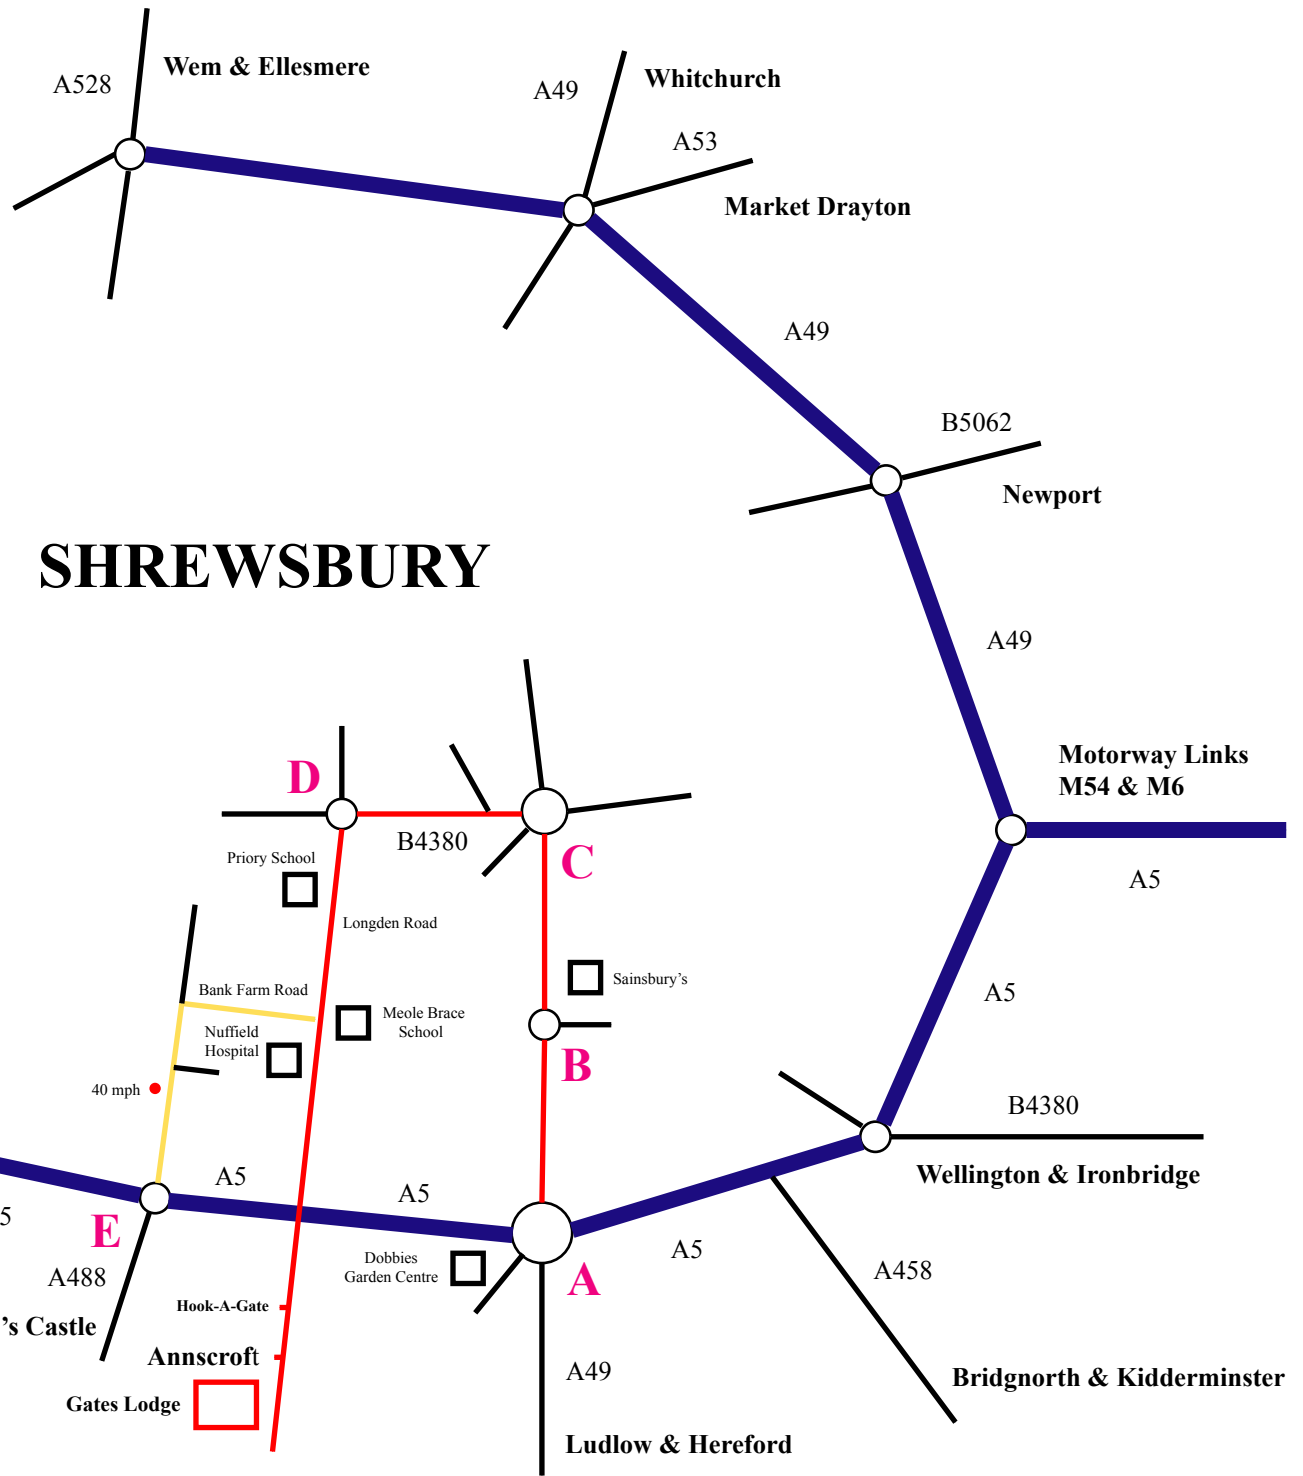

Gates Lodge
Annscroft
Shrewsbury
Shropshire
SY5 8AN

Telephone: (01743) 861271 or 860745
Facsimilie: (01743) 861271

E-mail: stuarthay@stuarthayphotography.co.uk
Website: www.stuarthayphotography.co.uk